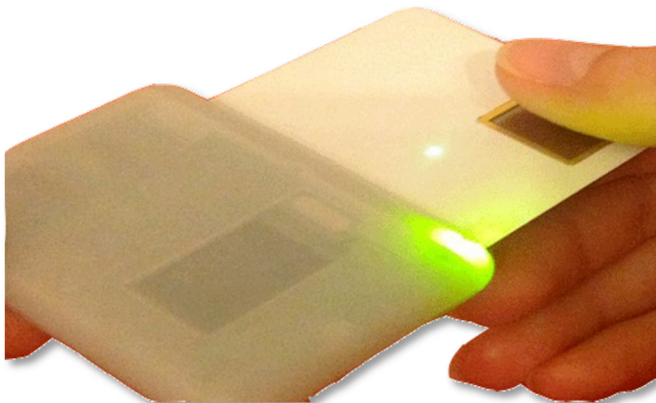

SPECIFICATION

- Powerful Cortex-M4 microprocessor
- Large Memory Capacity (1GB+)
- Universal ISO 7810 ID1 Form Factor
- 3.3V – 5V (50mA) smart card reader specification
- Dimensions ISO 7810 – ID1
  85.60mm (Width)
  53.98mm (Height)
  00.76mm (Thickness)